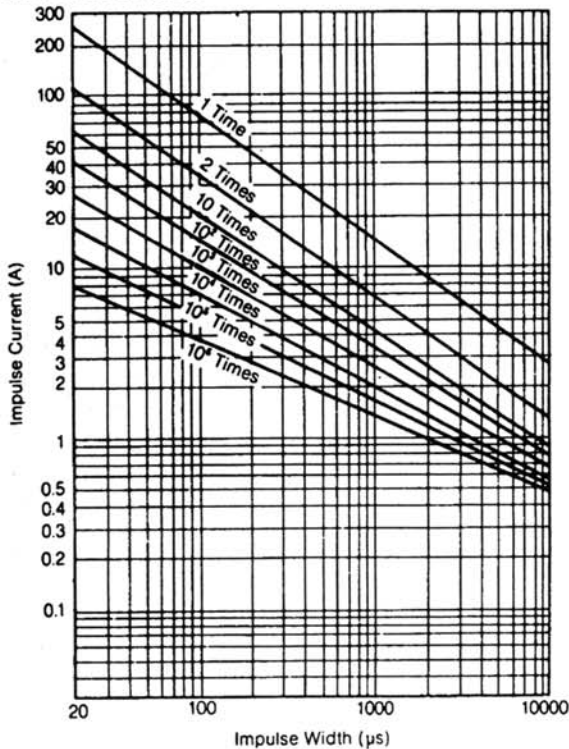

Impulse Life Time Rating Curves

2 time: 5 minutes interval
up to 10 times: 2 minutes interval
up to 10⁴ times: 10 seconds interval

Ø 5 Series

J05K011 to J05K040

Ø 5 Series

J05K050 to J05K300

Ø 7 Series

J07K011 to J07K040

Ø 7 Series

J07K050 to J07K300

Impulse Life Time Rating Curves

2 time: 5 minutes interval
up to 10 times: 2 minutes interval
up to 10⁴ times: 10 seconds interval

Ø 10 Series

J10K011 to J10K040

Ø 10 Series

J10K050 to J10K300

Ø 10 Series

J10K320 to J10K680

Ø 14 Series

J14K011 to J14K040

Impulse Life Time Rating Curves

2 time: 5 minutes interval
up to 10 times: 2 minutes interval
up to 10⁴ times: 10 seconds interval

Ø 14 Series

J14K050 to J14K300

Ø 20 Series

J20K320 to J20K1000

2 times: 5 minutes interval
up to 10 times: 2 minutes interval
up to 10⁴ times: 10 seconds interval

V-I Curve J20K385 to J20K1000