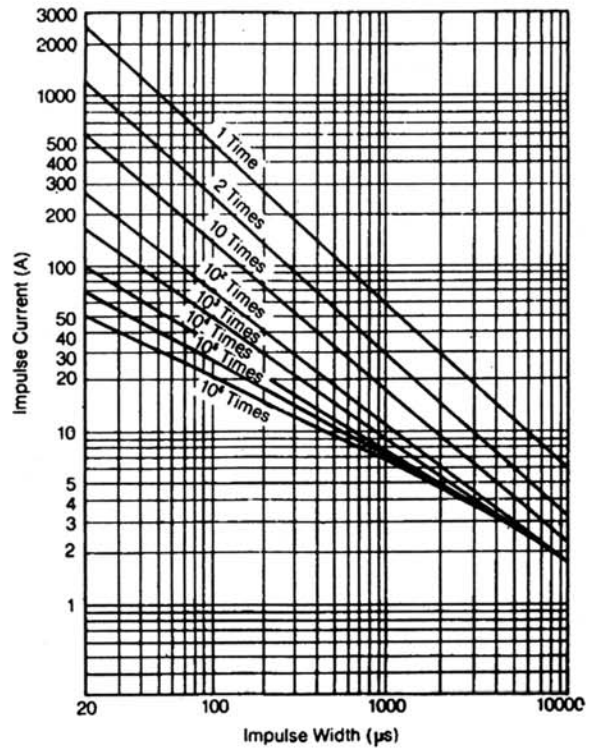

Impulse Life Time Rating Curves

2 time: 5 minutes interval
up to 10 times: 2 minutes interval
up to 10⁴ times: 10 seconds interval

Ø 5 Series

J05K011 to J05K040

Ø 5 Series

J05K050 to J05K300

Ø 7 Series

J07K011 to J07K040

Ø 7 Series

J07K050 to J07K300

Impulse Life Time Rating Curves

2 time: 5 minutes interval
up to 10 times: 2 minutes interval
up to 10⁴ times: 10 seconds interval

Ø 10 Series

J10K011 to J10K040

Ø 10 Series

J10K050 to J10K300

Ø 10 Series

J10K320 to J10K680

Ø 14 Series

J14K011 to J14K040

Impulse Life Time Rating Curves

2 time: 5 minutes interval
up to 10 times: 2 minutes interval
up to 10⁴ times: 10 seconds interval

Ø 14 Series

J14K050 to J14K300

Ø 20 Series

J20K320 to J20K1000

2 times: 5 minutes interval
up to 10 times: 2 minutes interval
up to 10⁴ times: 10 seconds interval

V-I Curve J20K385 to J20K1000