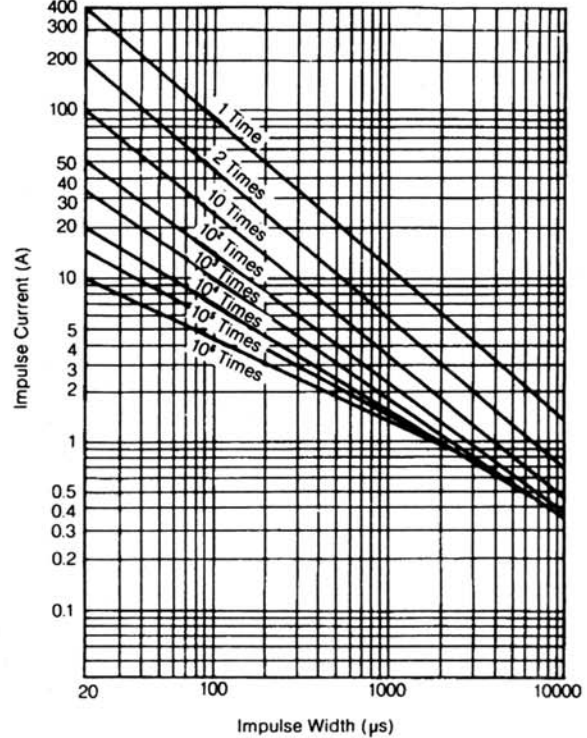

Impulse Life Time Rating Curves

2 time: 5 minutes interval
up to 10 times: 2 minutes interval
up to 10⁴ times: 10 seconds interval

Ø 5 Series

J05K011 to J05K040

Ø 5 Series

J05K050 to J05K300

Ø 7 Series

J07K011 to J07K040

Ø 7 Series

J07K050 to J07K300

Impulse Life Time Rating Curves

2 time: 5 minutes interval
up to 10 times: 2 minutes interval
up to 10⁴ times: 10 seconds interval

Ø 10 Series

J10K011 to J10K040

Ø 10 Series

J10K050 to J10K300

Ø 10 Series

J10K320 to J10K680

Ø 14 Series

J14K011 to J14K040

Impulse Life Time Rating Curves

2 time: 5 minutes interval
up to 10 times: 2 minutes interval
up to 10⁴ times: 10 seconds interval

Ø 14 Series

J14K050 to J14K300

Ø 20 Series

J20K320 to J20K1000

2 times: 5 minutes interval
up to 10 times: 2 minutes interval
up to 10⁴ times: 10 seconds interval

V-I Curve J20K385 to J20K1000