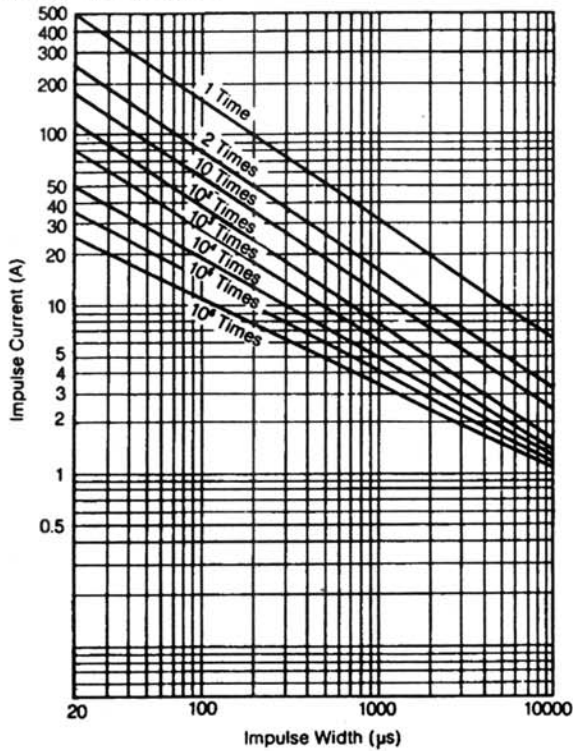

Impulse Life Time Rating Curves

2 time: 5 minutes interval
up to 10 times: 2 minutes interval
up to 10⁴ times: 10 seconds interval

Ø 5 Series

J05K011 to J05K040

Ø 5 Series

J05K050 to J05K300

Ø 7 Series

J07K011 to J07K040

Ø 7 Series

J07K050 to J07K300

Impulse Life Time Rating Curves

2 time: 5 minutes interval
up to 10 times: 2 minutes interval
up to 10⁴ times: 10 seconds interval

Ø 10 Series

J10K011 to J10K040

Ø 10 Series

J10K050 to J10K300

Ø 10 Series

J10K320 to J10K680

Ø 14 Series

J14K011 to J14K040

Impulse Life Time Rating Curves

2 time: 5 minutes interval
up to 10 times: 2 minutes interval
up to 10⁴ times: 10 seconds interval

Ø 14 Series

J14K050 to J14K300

Ø 20 Series

J20K320 to J20K1000

2 times: 5 minutes interval
up to 10 times: 2 minutes interval
up to 10⁴ times: 10 seconds interval

V-I Curve J20K385 to J20K1000