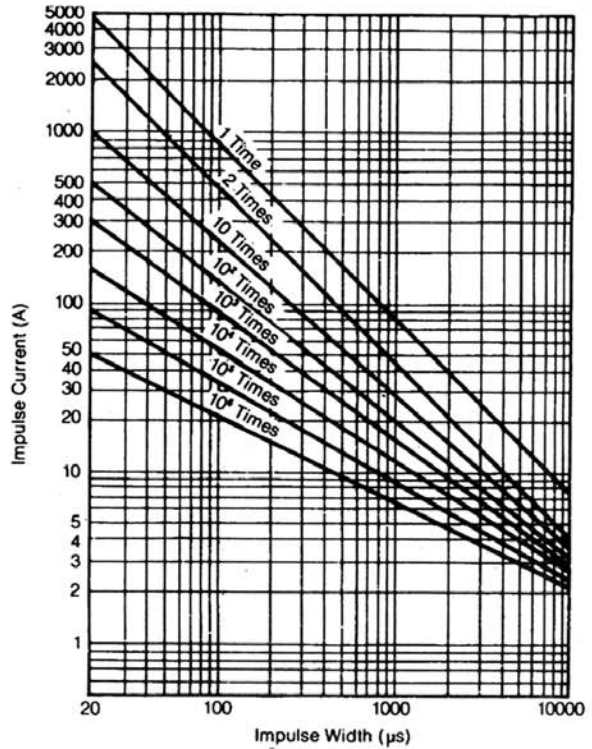

Ø 14 Series

J14K320 to J14K1000