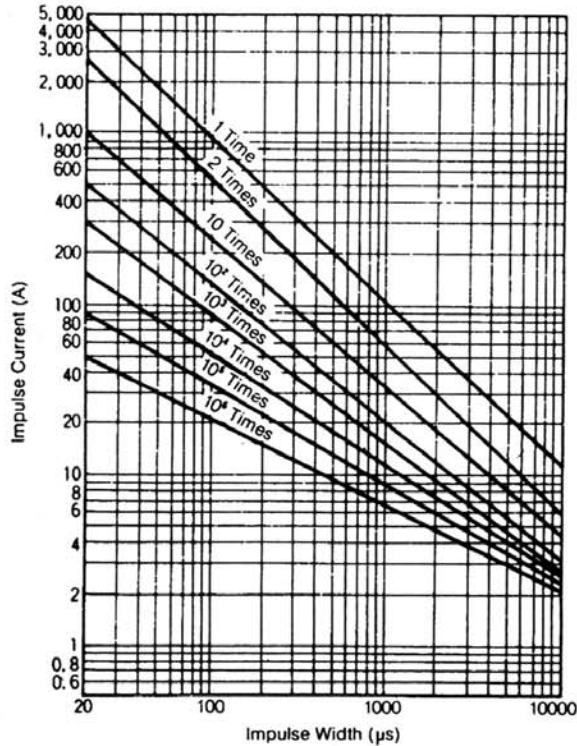

Impulse Life Time Rating Curves

2 time: 5 minutes interval
up to 10 times: 2 minutes interval
up to 10⁴ times: 10 seconds interval

Ø 5 Series

J05K011 to J05K040

Ø 5 Series

J05K050 to J05K300

Ø 7 Series

J07K011 to J07K040

Ø 7 Series

J07K050 to J07K300

Impulse Life Time Rating Curves

2 time: 5 minutes interval
up to 10 times: 2 minutes interval
up to 10⁴ times: 10 seconds interval

Ø 10 Series

J10K011 to J10K040

Ø 10 Series

J10K050 to J10K300

Ø 10 Series

J10K320 to J10K680

Ø 14 Series

J14K011 to J14K040

Impulse Life Time Rating Curves

2 time: 5 minutes interval
up to 10 times: 2 minutes interval
up to 10⁴ times: 10 seconds interval

Ø 14 Series

J14K050 to J14K300

Ø 20 Series

J20K320 to J20K1000

2 times: 5 minutes interval
up to 10 times: 2 minutes interval
up to 10⁴ times: 10 seconds interval

V-I Curve J20K385 to J20K1000