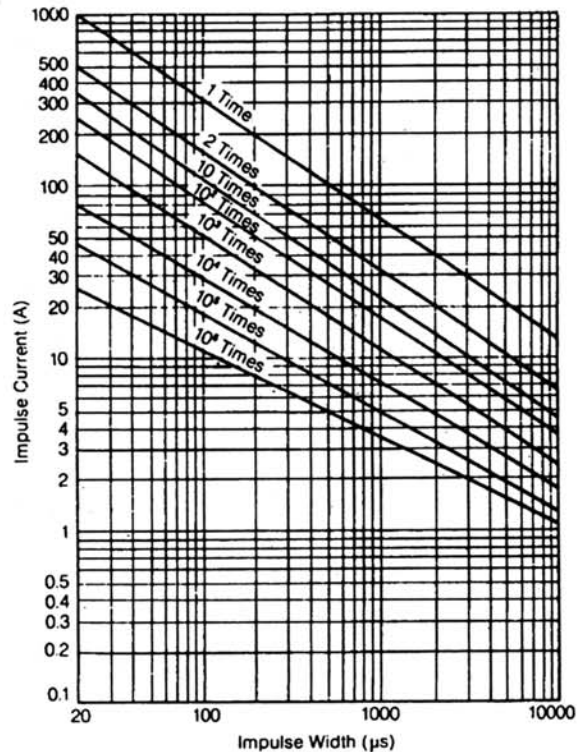

Impulse Life Time Rating Curves

2 time: 5 minutes interval
up to 10 times: 2 minutes interval
up to 10⁴ times: 10 seconds interval

Ø 5 Series

J05K011 to J05K040

Ø 5 Series

J05K050 to J05K300

Ø 7 Series

J07K011 to J07K040

Ø 7 Series

J07K050 to J07K300

Impulse Life Time Rating Curves

2 time: 5 minutes interval
up to 10 times: 2 minutes interval
up to 10⁴ times: 10 seconds interval

Ø 10 Series

J10K011 to J10K040

Ø 10 Series

J10K050 to J10K300

Ø 10 Series

J10K320 to J10K680

Ø 14 Series

J14K011 to J14K040

Impulse Life Time Rating Curves

2 time: 5 minutes interval
up to 10 times: 2 minutes interval
up to 10⁴ times: 10 seconds interval

Ø 14 Series

J14K050 to J14K300

Ø 20 Series

J20K320 to J20K1000

2 times: 5 minutes interval
up to 10 times: 2 minutes interval
up to 10⁴ times: 10 seconds interval

V-I Curve J20K385 to J20K1000