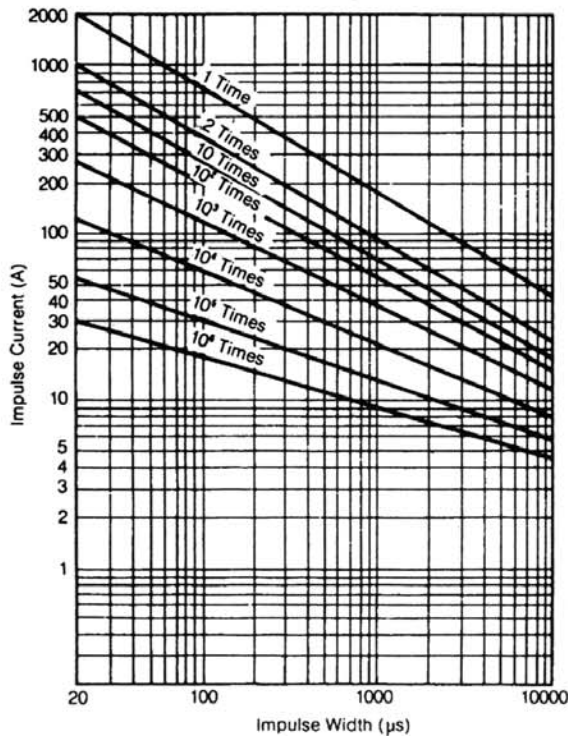

Ø 20 Series

J20K011 to J20K040