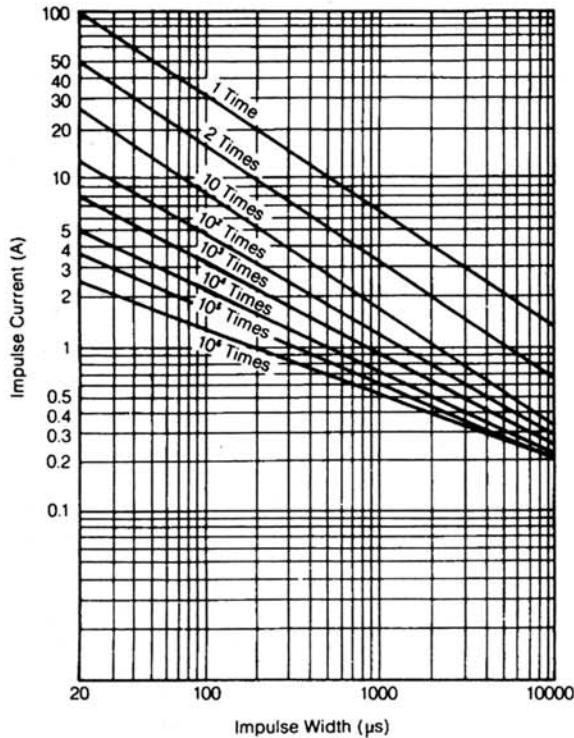

Impulse Life Time Rating Curves

2 time: 5 minutes interval
up to 10 times: 2 minutes interval
up to 10⁴ times: 10 seconds interval

Ø 5 Series

J05K011 to J05K040

Ø 5 Series

J05K050 to J05K300

Ø 7 Series

J07K011 to J07K040

Ø 7 Series

J07K050 to J07K300

Impulse Life Time Rating Curves

2 time: 5 minutes interval
up to 10 times: 2 minutes interval
up to 10⁴ times: 10 seconds interval

Ø 10 Series

J10K011 to J10K040

Ø 10 Series

J10K050 to J10K300

Ø 10 Series

J10K320 to J10K680

Ø 14 Series

J14K011 to J14K040

Impulse Life Time Rating Curves

2 time: 5 minutes interval
up to 10 times: 2 minutes interval
up to 10⁴ times: 10 seconds interval

Ø 14 Series

J14K050 to J14K300

Ø 20 Series

J20K320 to J20K1000

2 times: 5 minutes interval
up to 10 times: 2 minutes interval
up to 10⁴ times: 10 seconds interval

V-I Curve J20K385 to J20K1000