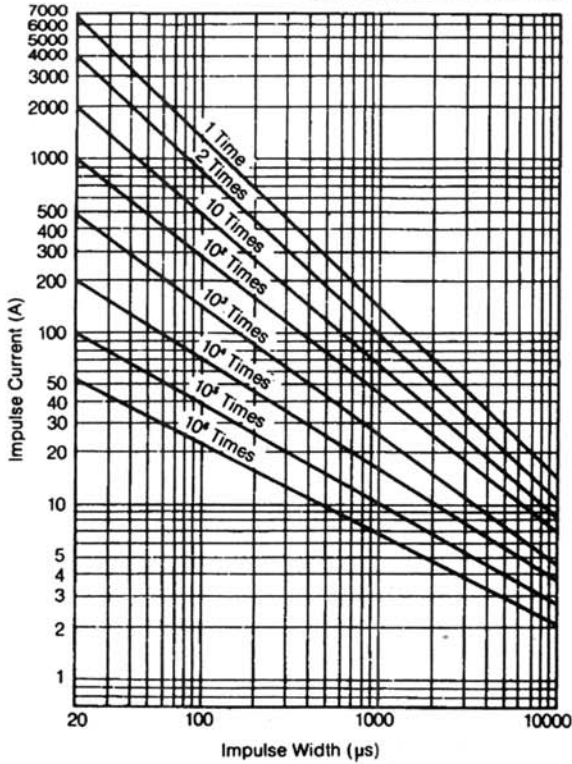

Impulse Life Time Rating Curves

2 time: 5 minutes interval
up to 10 times: 2 minutes interval
up to 10⁴ times: 10 seconds interval

Ø 5 Series

J05K011 to J05K040

Ø 5 Series

J05K050 to J05K300

Ø 7 Series

J07K011 to J07K040

Ø 7 Series

J07K050 to J07K300

Impulse Life Time Rating Curves

2 time: 5 minutes interval
up to 10 times: 2 minutes interval
up to 10⁴ times: 10 seconds interval

Ø 10 Series

J10K011 to J10K040

Ø 10 Series

J10K050 to J10K300

Ø 10 Series

J10K320 to J10K680

Ø 14 Series

J14K011 to J14K040

Impulse Life Time Rating Curves

2 time: 5 minutes interval
up to 10 times: 2 minutes interval
up to 10⁴ times: 10 seconds interval

Ø 14 Series

J14K050 to J14K300

Ø 20 Series

J20K320 to J20K1000

2 times: 5 minutes interval
up to 10 times: 2 minutes interval
up to 10⁴ times: 10 seconds interval

V-I Curve J20K385 to J20K1000