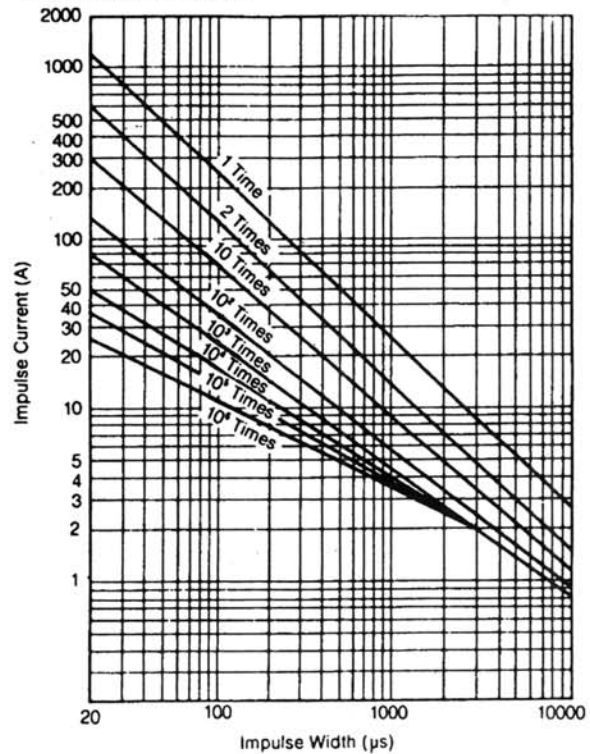

Impulse Life Time Rating Curves

2 time: 5 minutes interval
up to 10 times: 2 minutes interval
up to 10⁴ times: 10 seconds interval

Ø 5 Series

J05K011 to J05K040

Ø 5 Series

J05K050 to J05K300

Ø 7 Series

J07K011 to J07K040

Ø 7 Series

J07K050 to J07K300

Impulse Life Time Rating Curves

2 time: 5 minutes interval
up to 10 times: 2 minutes interval
up to 10⁴ times: 10 seconds interval

Ø 10 Series

J10K011 to J10K040

Ø 10 Series

J10K050 to J10K300

Ø 10 Series

J10K320 to J10K680

Ø 14 Series

J14K011 to J14K040

Impulse Life Time Rating Curves

2 time: 5 minutes interval
up to 10 times: 2 minutes interval
up to 10⁴ times: 10 seconds interval

Ø 14 Series

J14K050 to J14K300

Ø 20 Series

J20K320 to J20K1000

2 times: 5 minutes interval
up to 10 times: 2 minutes interval
up to 10⁴ times: 10 seconds interval

V-I Curve J20K385 to J20K1000