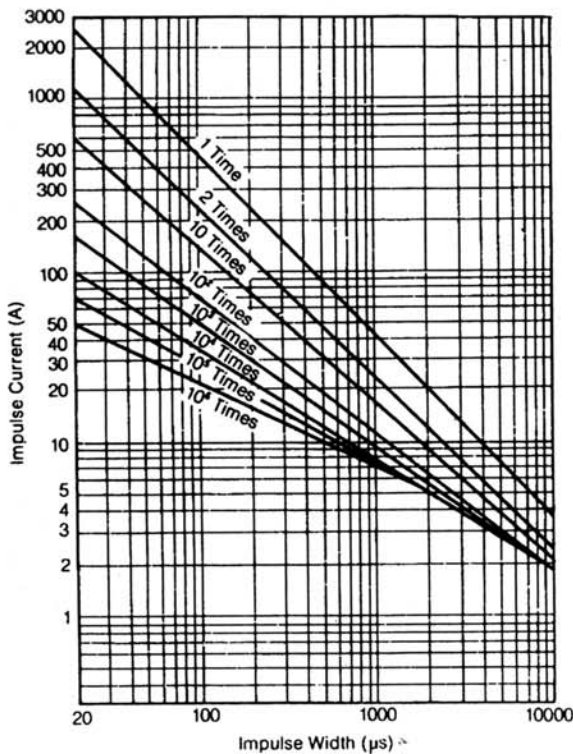

Impulse Life Time Rating Curves

2 time: 5 minutes interval
up to 10 times: 2 minutes interval
up to 10⁴ times: 10 seconds interval

Ø 5 Series

J05K011 to J05K040

Ø 5 Series

J05K050 to J05K300

Ø 7 Series

J07K011 to J07K040

Ø 7 Series

J07K050 to J07K300

Impulse Life Time Rating Curves

2 time: 5 minutes interval
up to 10 times: 2 minutes interval
up to 10⁴ times: 10 seconds interval

Ø 10 Series

J10K011 to J10K040

Ø 10 Series

J10K050 to J10K300

Ø 10 Series

J10K320 to J10K680

Ø 14 Series

J14K011 to J14K040

Impulse Life Time Rating Curves

2 time: 5 minutes interval
up to 10 times: 2 minutes interval
up to 10⁴ times: 10 seconds interval

Ø 14 Series

J14K050 to J14K300

Ø 20 Series

J20K320 to J20K1000

2 times: 5 minutes interval
up to 10 times: 2 minutes interval
up to 10⁴ times: 10 seconds interval

V-I Curve J20K385 to J20K1000