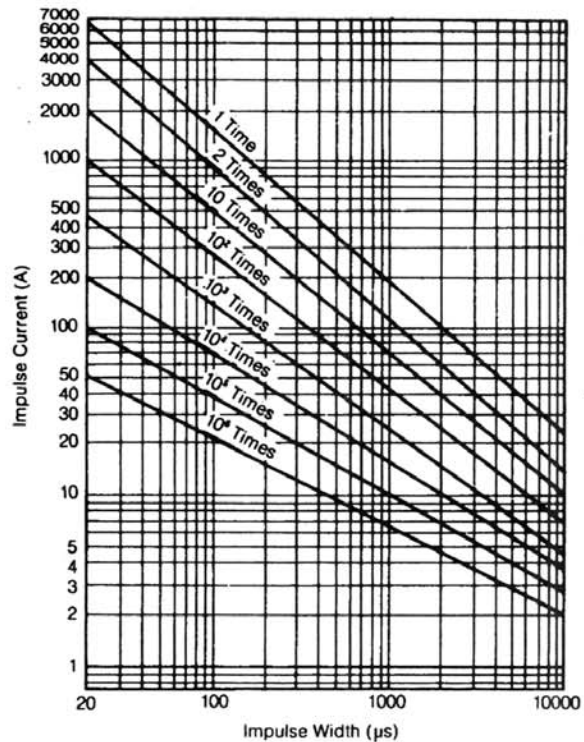

Ø 20 Series

J20K050 to J20K300